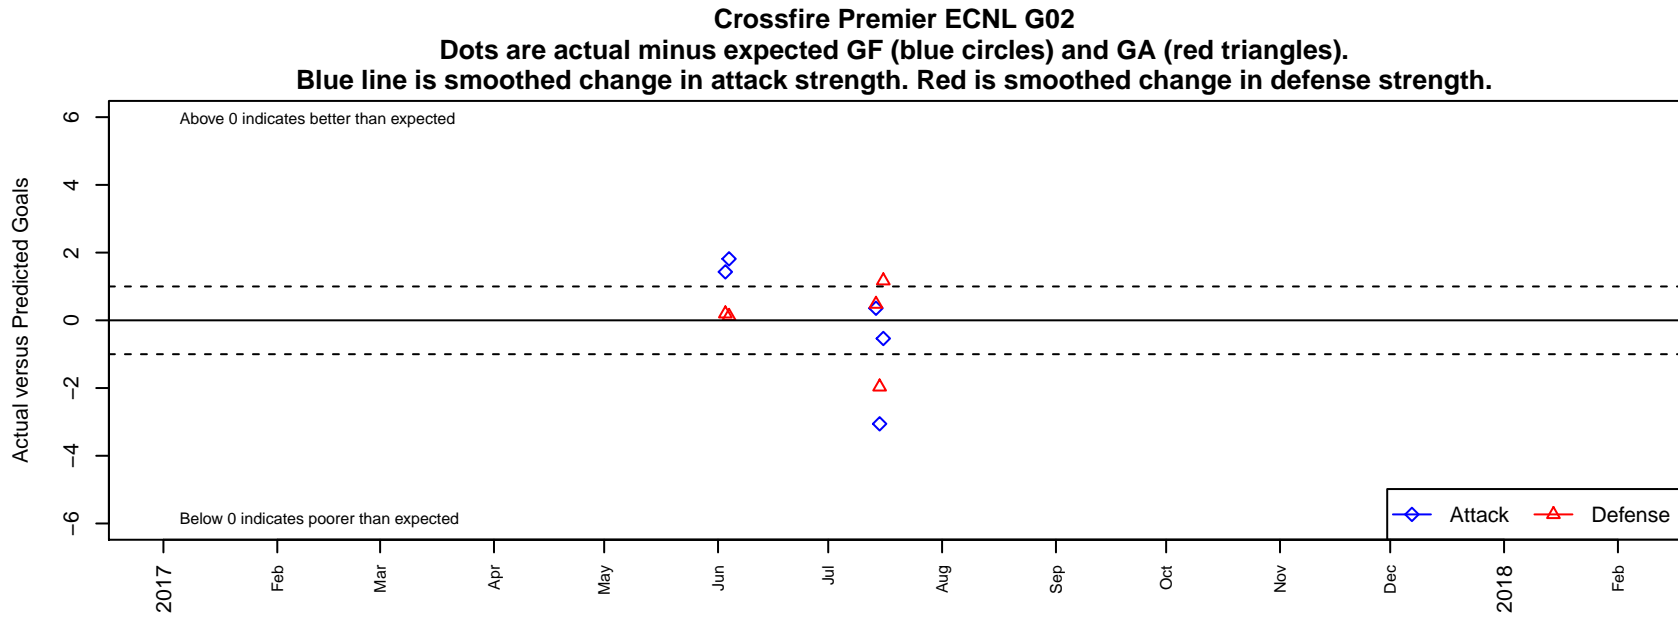

Crossfire Premier ECNL G02

Crossfire Premier
Redmond, WA
G02 total strength=2174
attack=150.16 defense=91.37

alt names used:
CROSSFIRE PREMIER ECNL G02

Venues played:
2017 Showcase of Champions U16
2017 Nike Crossfire Challenge Super Group U'